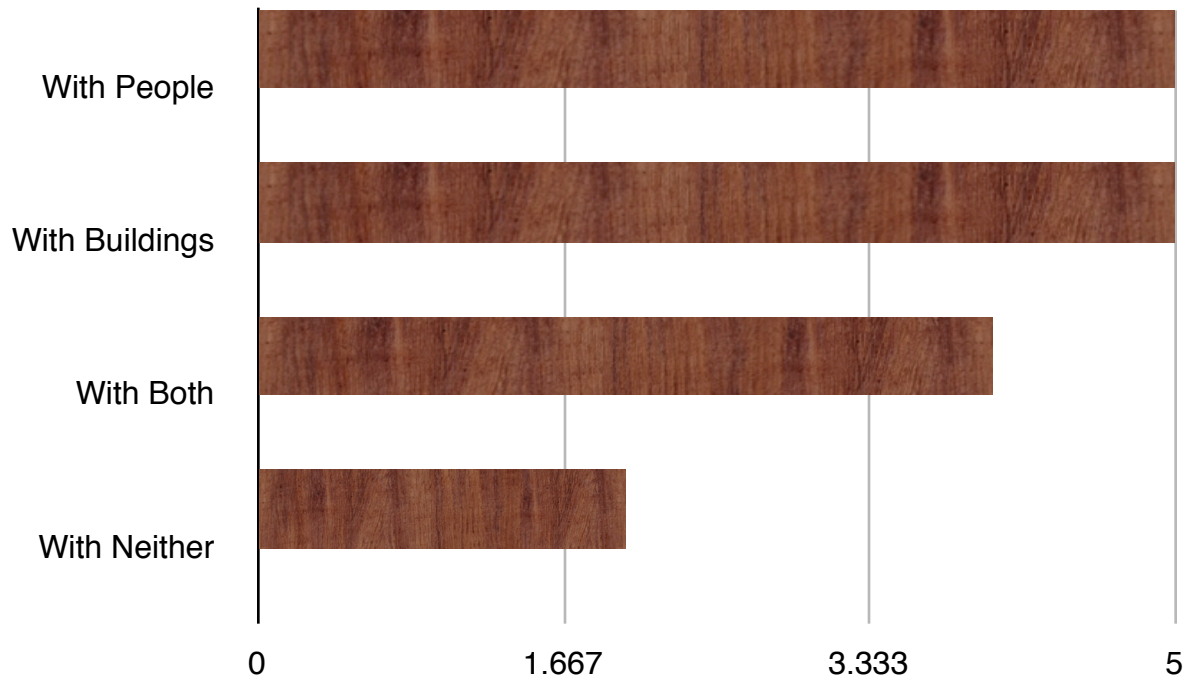

24 Hour Photo Contest Surprise Percentage Results

People: 59% of Total

Food: 18% of Total

Landscape: 9% of Total

Animals: 8% of Total

Other: 6% of Total