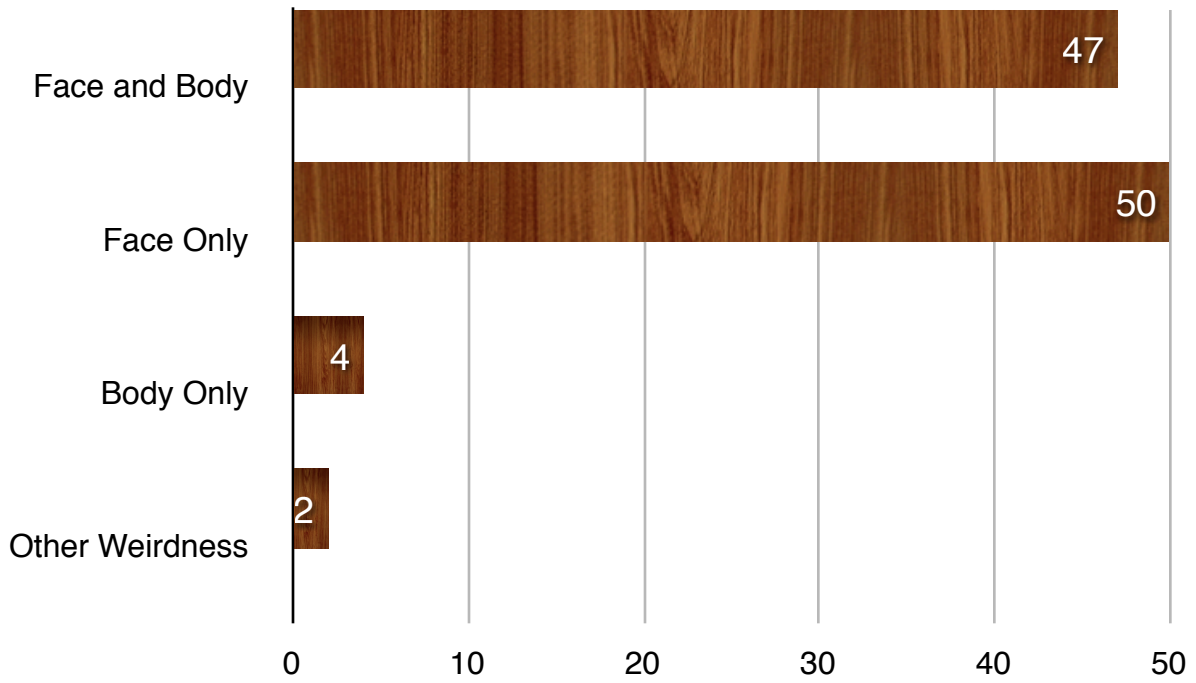

24 Hour Photo Contest Surprise Percentage Results

People: 59% of Total

Food: 18% of Total

Landscape: 9% of Total

Animals: 8% of Total

Other: 6% of Total